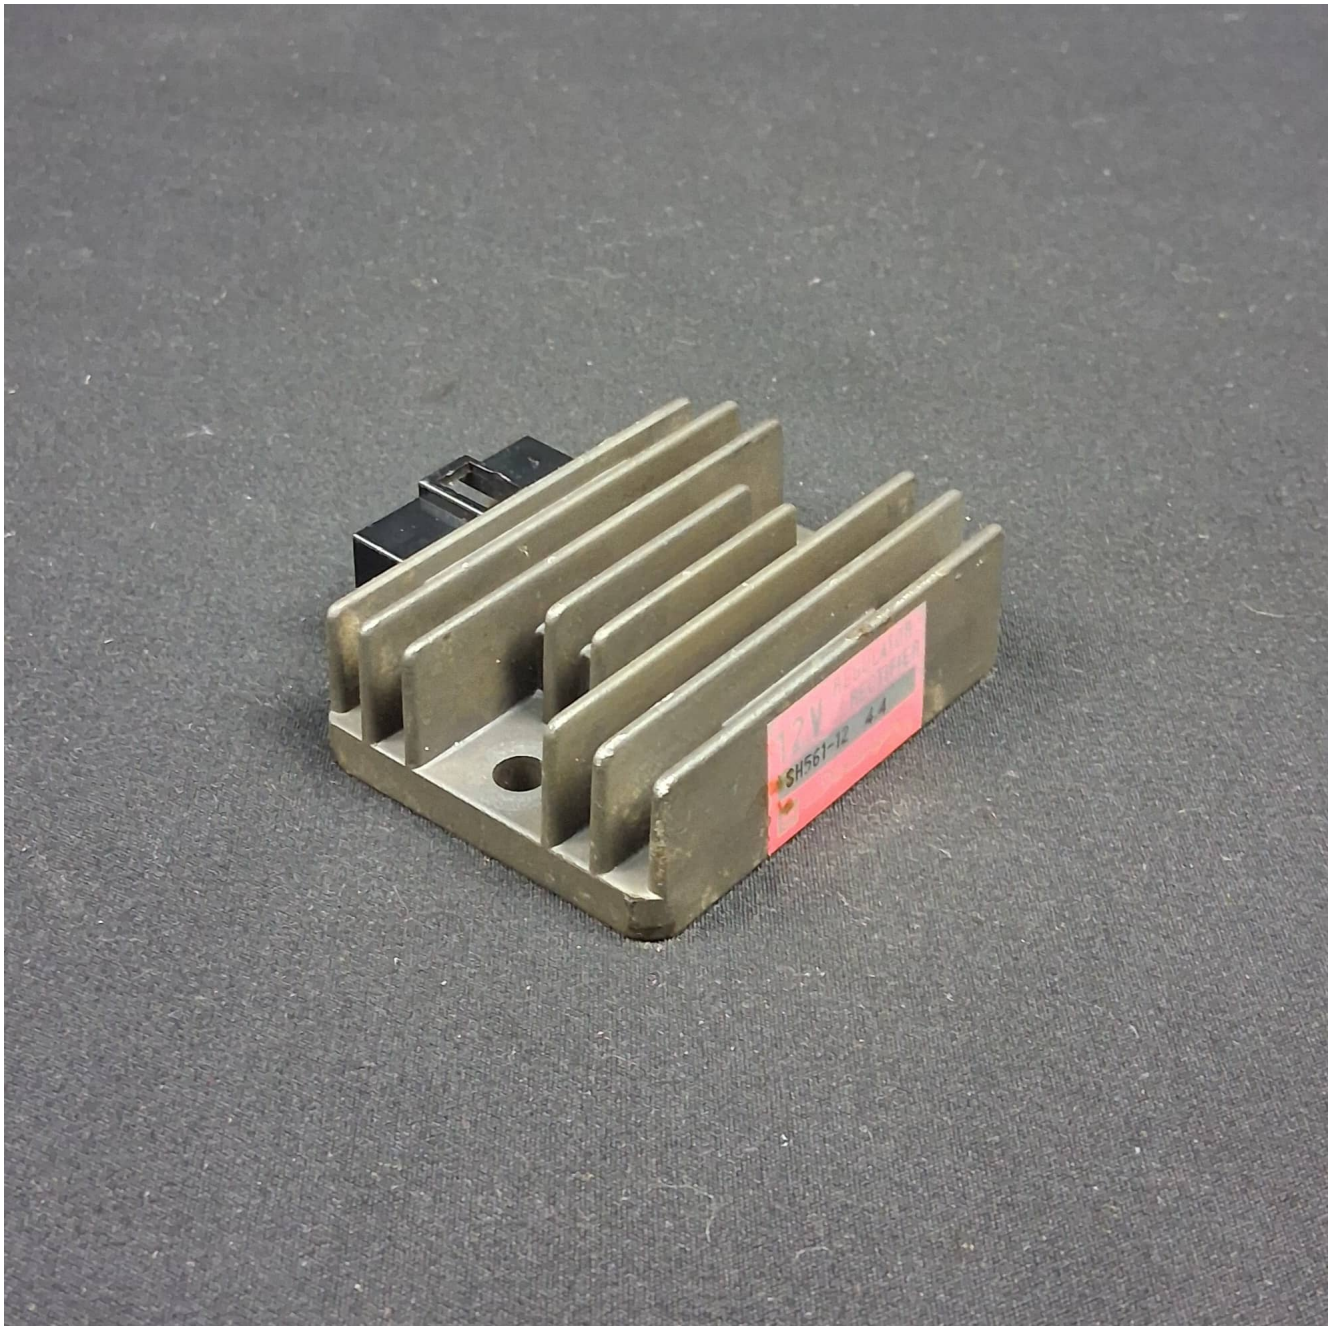

Honda XL125R PD – Regulator / Rectifier

Original 12V regulator / rectifier (SH561-12) from the brand "Shindengen", from a 1986 Honda XL125R Paris Dakar

Rating: Not Rated Yet

Price

Base price with tax

Price with discount 20,00 €

Sales price 20,00 €

Sales price without tax 20,00 €

Discount

Tax amount

[Ask a question about this product](#)

Description

Original 12V regulator / rectifier (SH561-12) from the brand "Shindengen", from a 1986 Honda XL125R Paris Dakar; item in good condition; compatible with XL125R / 200R (chassis type TD01) from 1985 to 1992.