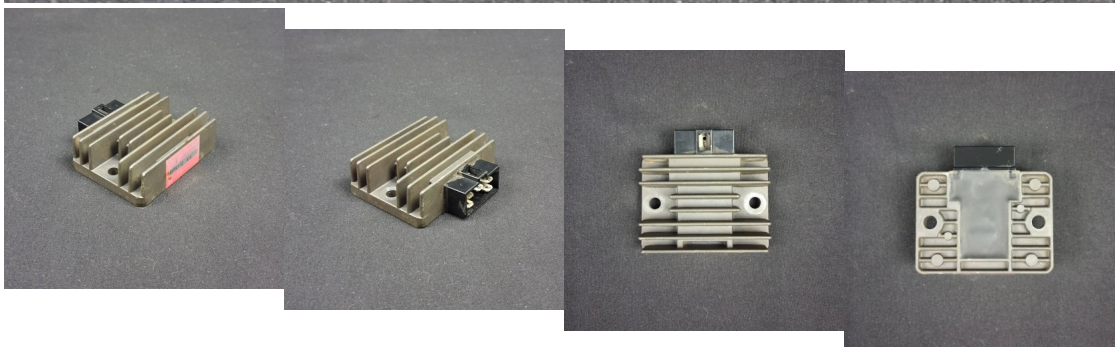

Honda XL125R PD – Regulator / Rectifier

Original 12V regulator / rectifier (SH561-12) from the brand "Shindengen", from a 1986 Honda XL125R Paris Dakar

Rating: Not Rated Yet

Price

Base price with tax

Price with discount 20,00 €

Sales price 20,00 €

Sales price without tax 20,00 €

Discount

Tax amount

[Ask a question about this product](#)

Description

Original 12V regulator / rectifier (SH561-12) from the brand "Shindengen", from a 1986 Honda XL125R Paris Dakar; item in good condition; compatible with XL125R / 200R (chassis type TD01) from 1985 to 1992.