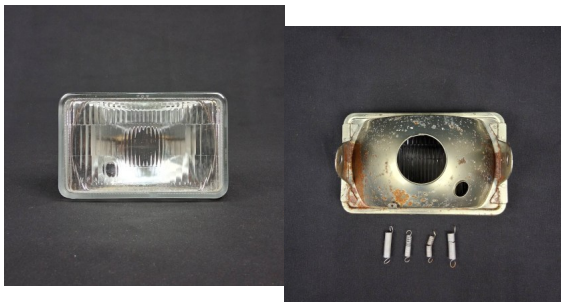

## Honda XL250R - Headlight (1986)

Headlight from a 1986 Honda XL250R

Rating: Not Rated Yet

**Price**

Base price with tax

Price with discount 40,00 €

Sales price 40,00 €

Sales price without tax 40,00 €

Discount

Tax amount

[Ask a question about this product](#)

**Description**

Headlight from a 1986 Honda XL250R; all mounting points are intact, including the bulb socket support springs; the back has only slight superficial rust, normal for its age; in good condition. Compatible with several XL models of the same generation.