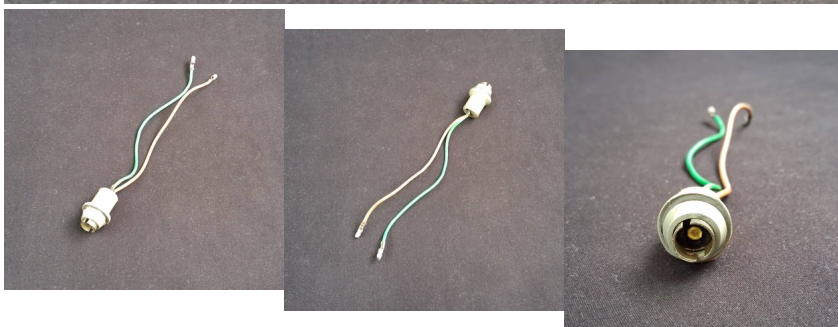

Honda XR600R – Headlight wiring

Low beam headlight wiring from a 1988 Honda XR600R; with minor signs of normal use; in good condition; compatible

Rating: Not Rated Yet

Price

Base price with tax

Price with discount 10,00 €

Sales price 10,00 €

Sales price without tax 10,00 €

Discount

Tax amount

[Ask a question about this product](#)

Description

Low beam headlight wiring from a 1988 Honda XR600R; with minor signs of normal use; in good condition; compatible with XR350R/400R/500R/650R and XL125R/200R/250R, in variants from 1984 to 2006.