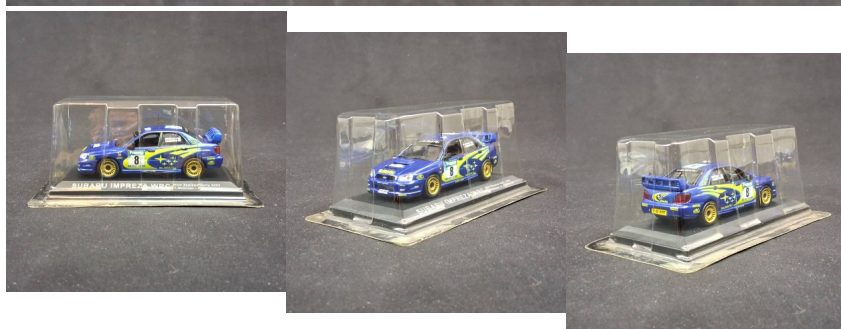

Subaru Impreza WRC Makinen - IXO 1:43

Subaru Impreza WRC, chassis replica with number 8 driven by the duo Tommi Makinen and Kaj Lindstrom on the 2003 New Zealand Rally ;

miniature

Rating: Not Rated Yet

Price

Description

Subaru Impreza WRC, chassis replica with number 8 driven by the duo Tommi Makinen and Kaj Lindstrom on the 2003 New Zealand Rally ; miniature produced by IXO (Altaya) in 1:43 scale; in very good condition.